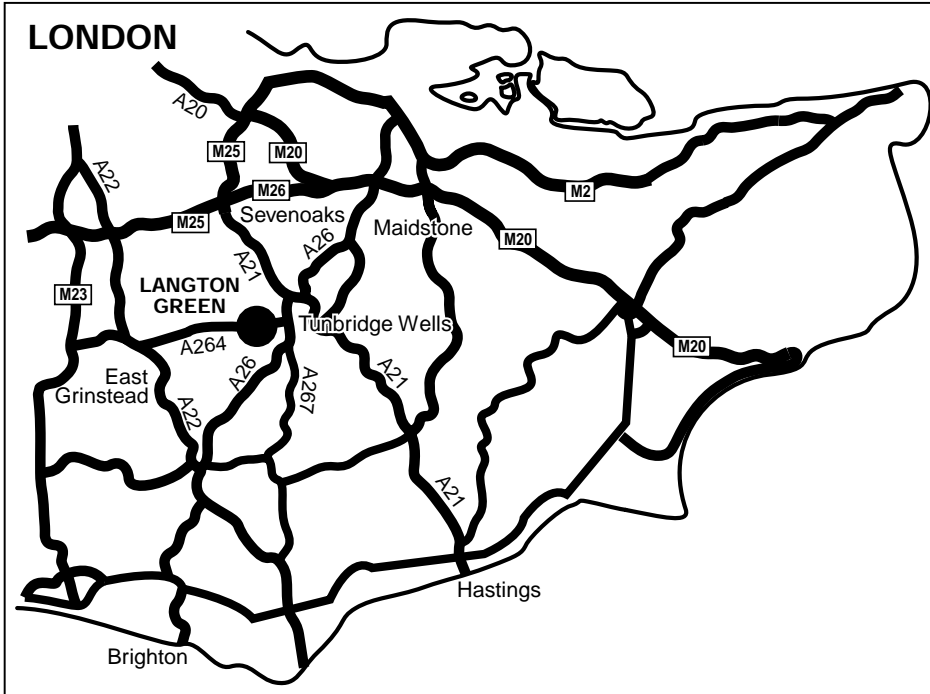

floprint directions

Floprint Colour

Langton Green
Tunbridge Wells
Kent TN3 0EG
Tel: 01892 863388
Fax: 01892 863503
ISDN: 01892 861653
www.floprint.co.uk

By car...

From Gatwick,
Heathrow or London
- M25 to junction 5.
A21, A26 to
Tunbridge Wells.
A264 to Langton
Green.

From Dover,
Folkestone - M20 to
M25, junction 5. A21,
A26 to Tunbridge
Wells. A264 to
Langton Green.

By train...

Regular train services
from Charing Cross,
Waterloo East
and Cannon Street to
Tunbridge Wells or
Tonbridge.
Trains from Europe to
Ashford International
with connecting
trains to Tonbridge.